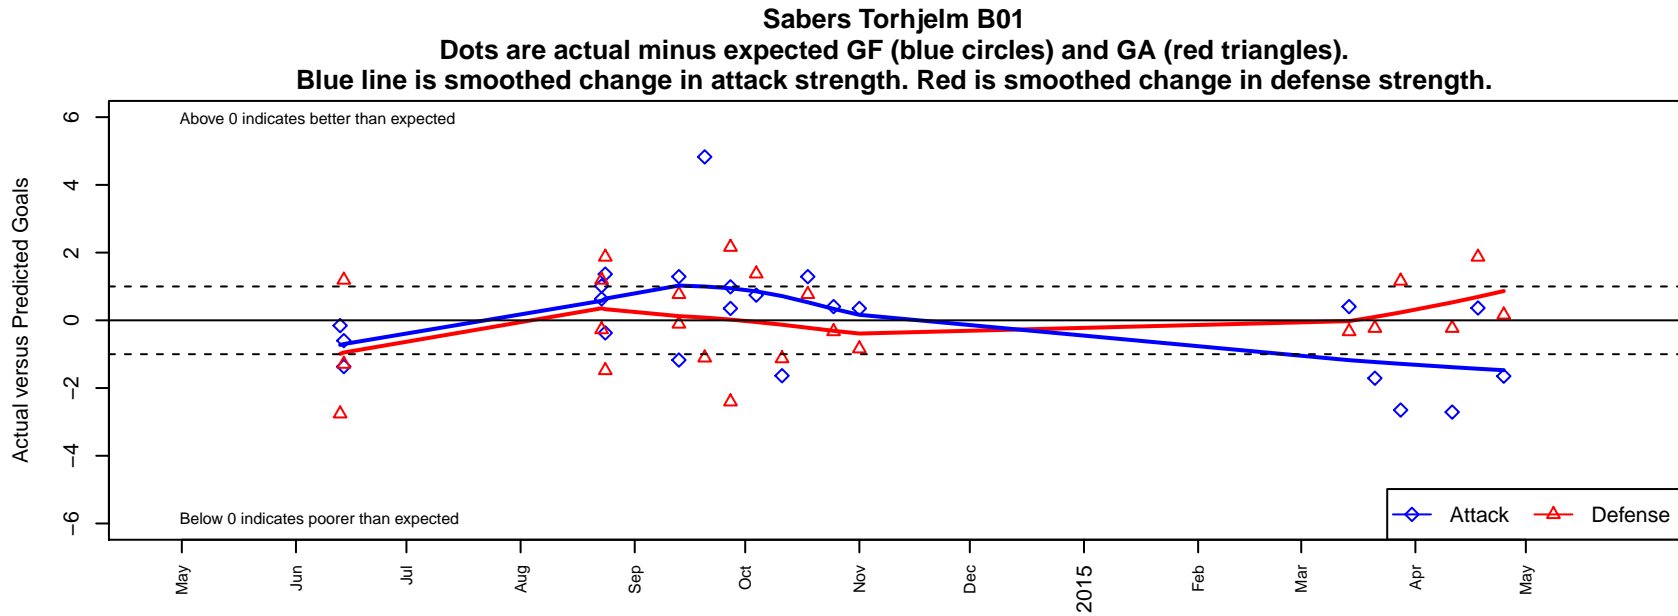

**attack and defense variance (black dot)
relative to other teams
and top 10 in region**

**attack and defense rating
relative to others at age
and all opponents in last 13 months**

Sabers Torhjelm B01

Spokane Sabers FC
Spokane, WA
B01 total strength=558
attack=0.47 defense=0.4
fall league = PSPL–Inland Div 2 U13
spr league = Spr PSPL–Inland Div 2 U13

alt names used:
Sabers Torhjelm
IEYSA Sabers FC B01 Torhjelm
SPOKANE SABERS – TORHJELM (WA)
IEYSA Sabers FC B01 Torhjelm

Venues played:
2014 Olivia Chaffin BU13
2014 River City Challenge U13
2014 PSPL–Inland Div 2 U13
2014 Spr PSPL–Inland Div 2 U13